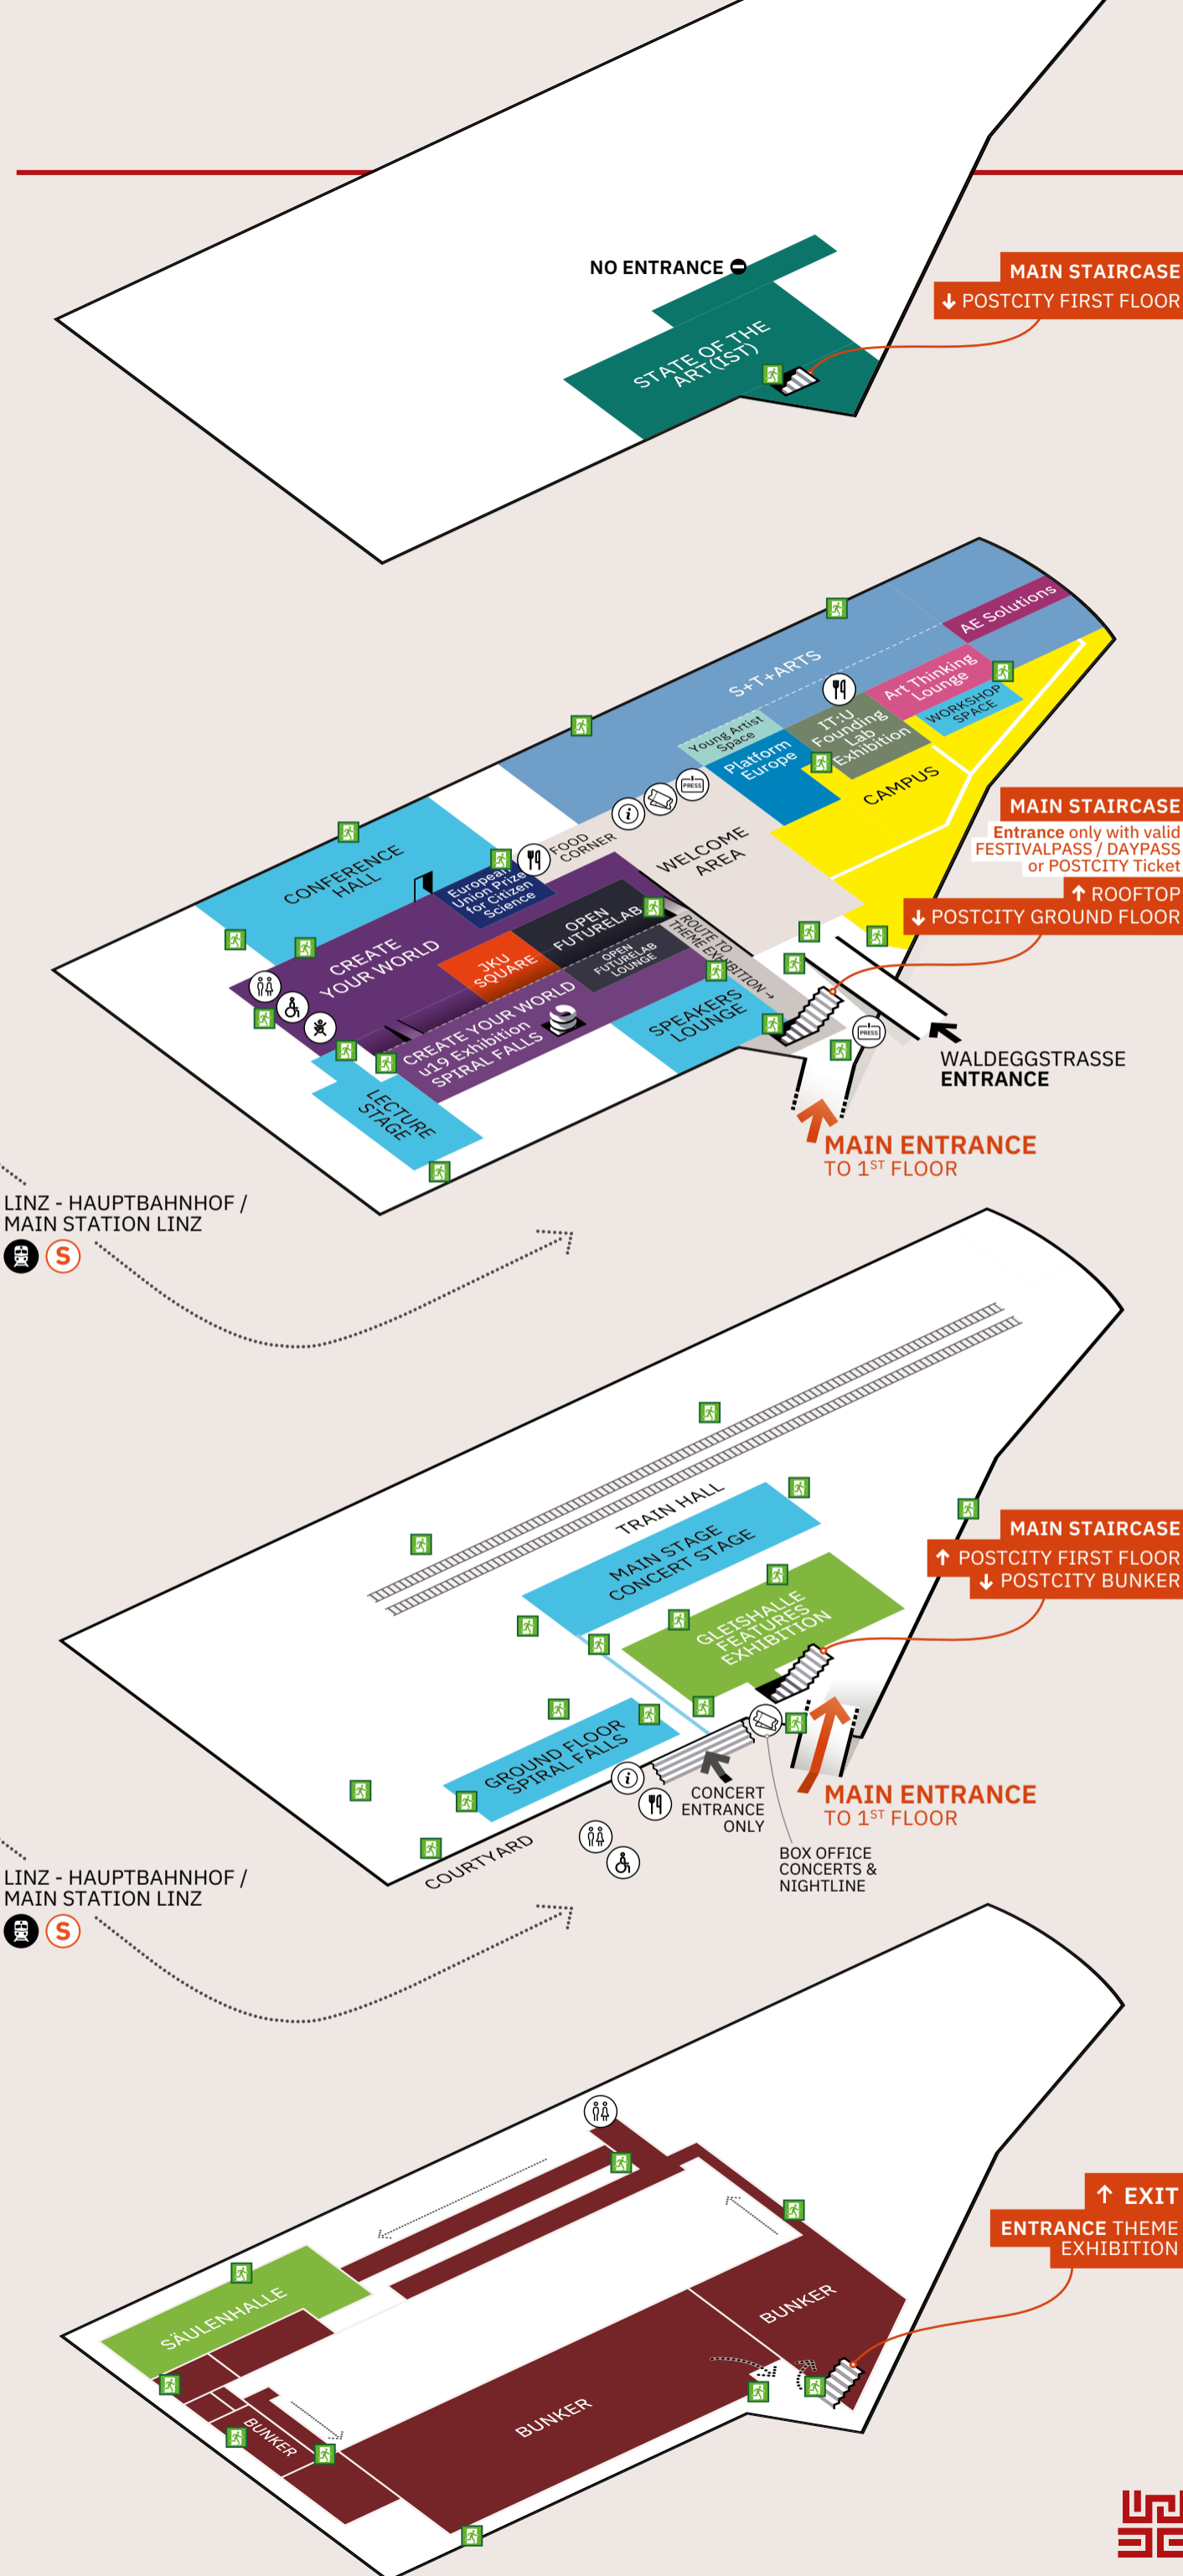

POSTCITY MAP

ROOF TOP EXHIBITIONS

STATE OF THE ART(IST)

Entrance only with valid FESTIVALPASS / DAYPASS or POSTCITY Ticket

FIRST FLOOR EXHIBITIONS / CONFERENCES / WORKSHOPS

Barrier-free

- S+T+ARTS Exhibition
- Platform Europe
- Campus Exhibition
- Ars Electronica Solutions
- Art Thinking Lounge
- IT:U FOUNDING LAB Exhibition
- Open Futurelab
- JKU Square
- Young Artist Space

CREATE YOUR WORLD

INFO, TICKETS, WE GUIDE YOU, PRESS

FOOD CORNER

Free entry to this level (except the Conference Hall, Workshop Space and Lecture Stage).

GROUND FLOOR EXHIBITIONS / CONCERTS / PERFORMANCES

TRAIN HALL

- Big Concert Night (FRI)
- Nightline (FRI)
- Pianographique (SAT)
- Mishima Concerto (SUN)

FOOD COURT IN COURTYARD

GLEISHALLE FEATURES EXHIBITION

• Ars Electronica Features Exhibition
Entrance only with valid FESTIVALPASS / DAYPASS or POSTCITY Ticket

BUNKER EXHIBITIONS

BUNKER

- Theme Exhibition

SÄULENHALLE

• Ars Electronica Features Exhibition
Entrance only with valid FESTIVALPASS / DAYPASS or POSTCITY Ticket

ESCAPE ROUTE