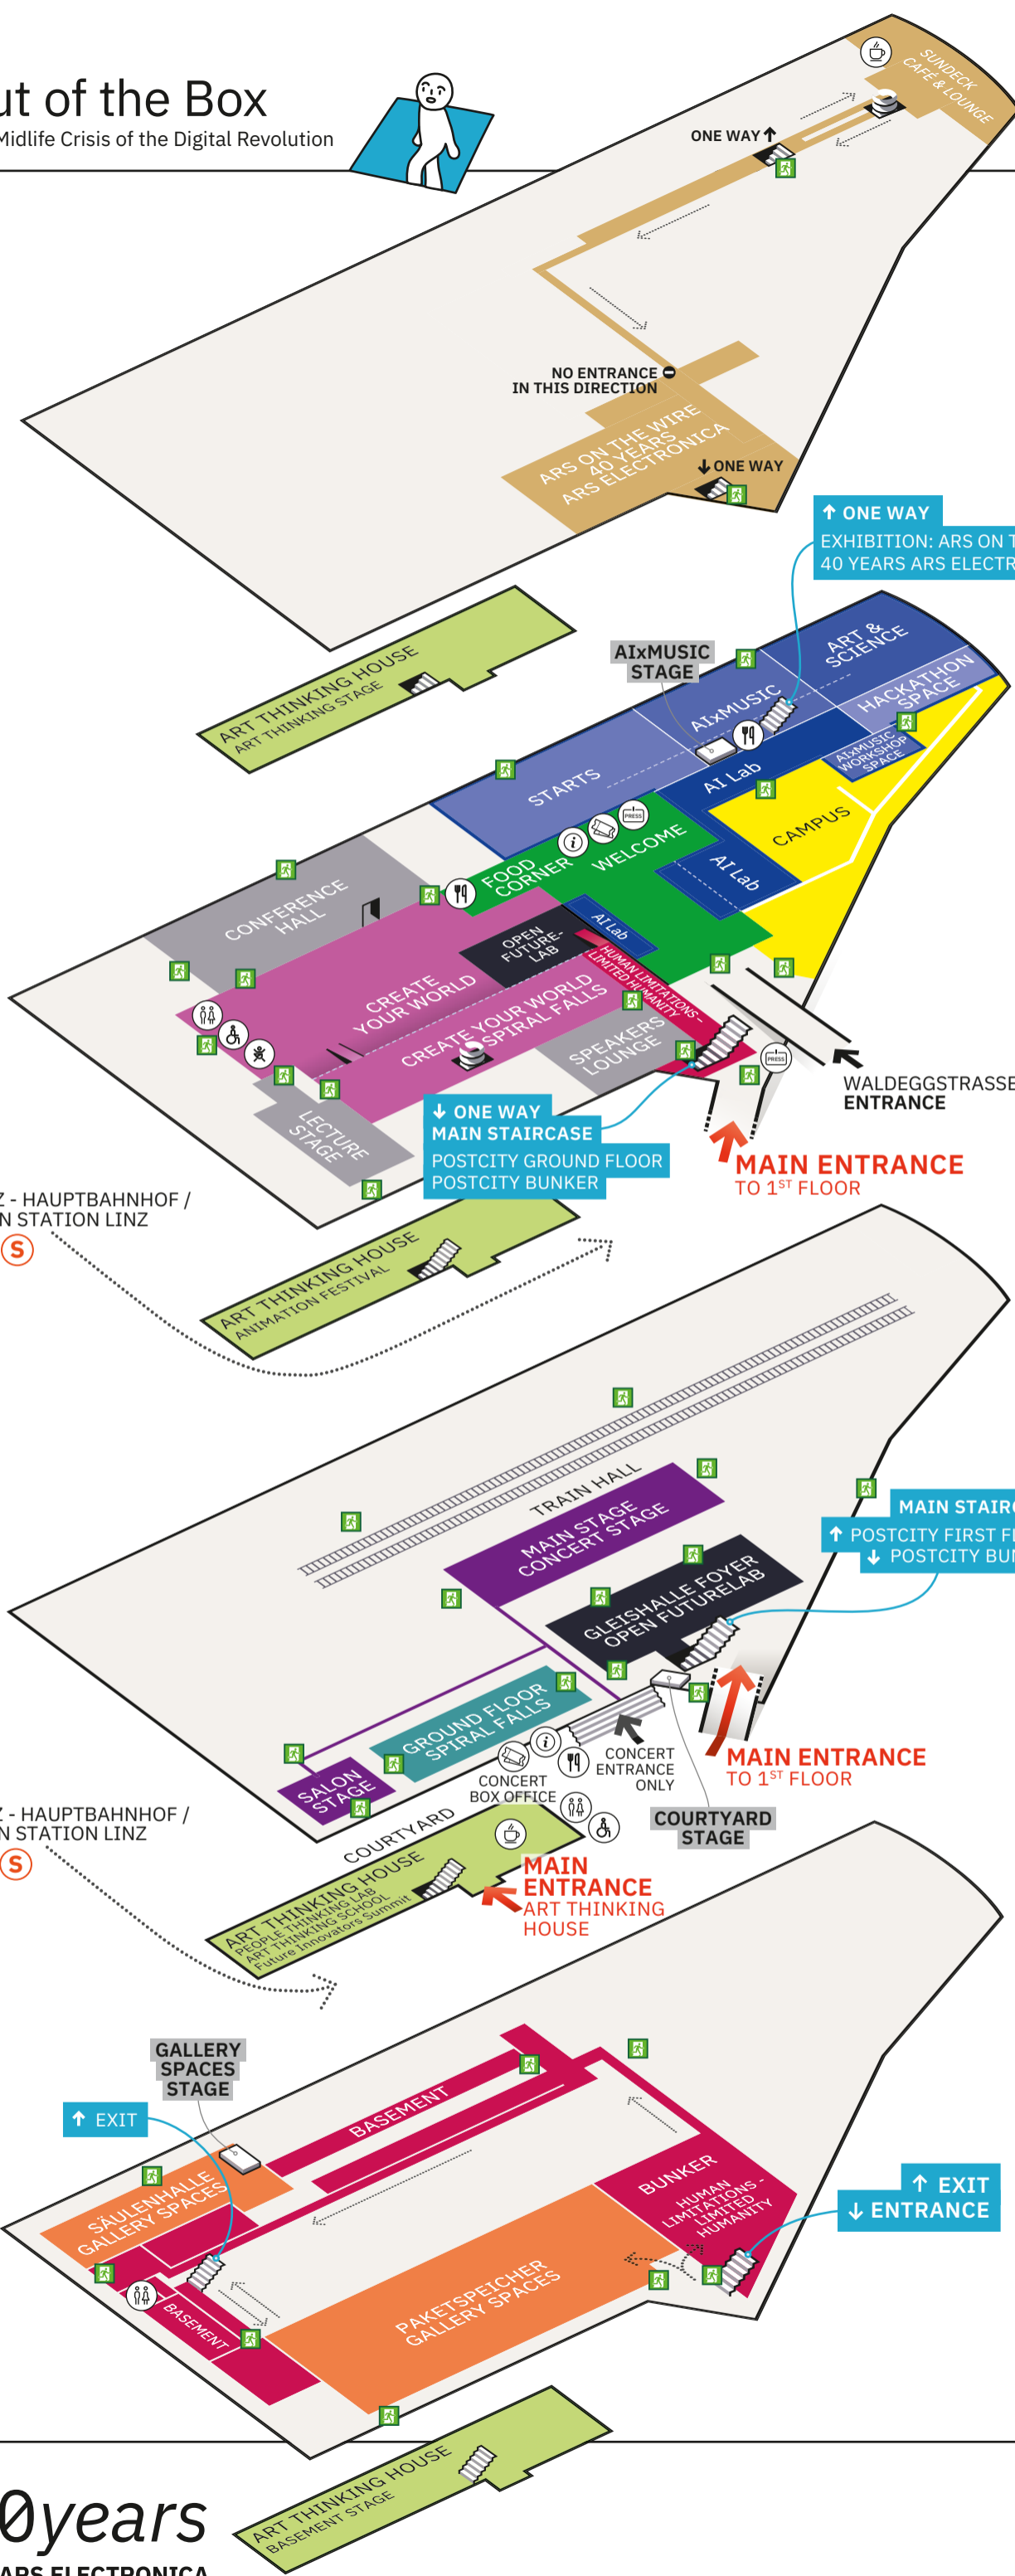

POSTCITY MAP

ROOF TOP EXHIBITIONS

ARS ON THE WIRE
40 YEARS ARS ELECTRONICA

Entrance only with valid Festival-Pass /
One-Day-Pass or Ticket

FIRST FLOOR EXHIBITIONS / CONFERENCES / WORKSHOPS

**EUROPEAN PLATFORM
FOR DIGITAL HUMANISM**

ZWISCHENGESCHOSS EXHIBITIONS

Entrance only with valid Festival-Pass /
One-Day-Pass or Ticket

GROUND FLOOR EXHIBITIONS / CONCERTS / PERFORMANCES

TRAIN HALL

- Ars Special (THU)
- Big Concert Night (FRI)
- Nightline (FRI)
- Piano Music meets Digital Images (MON)

GLEISHALLE FOYER

- Open Futurelab
- Entrance only with valid Festival-Pass /
One-Day-Pass or Ticket

ART THINKING HOUSE CONFERENCES, WORKSHOPS, PERFORMANCES, SCREENINGS

- SECOND FLOOR: ART THINKING STAGE
- FIRST FLOOR: ANIMATION FESTIVAL
- GROUND FLOOR: PEOPLE THINKING LAB,
ART THINKING SCHOOL,
Future Innovators Summit
- MINUS ONE: BASEMENT STAGE

ESCAPE ROUTE